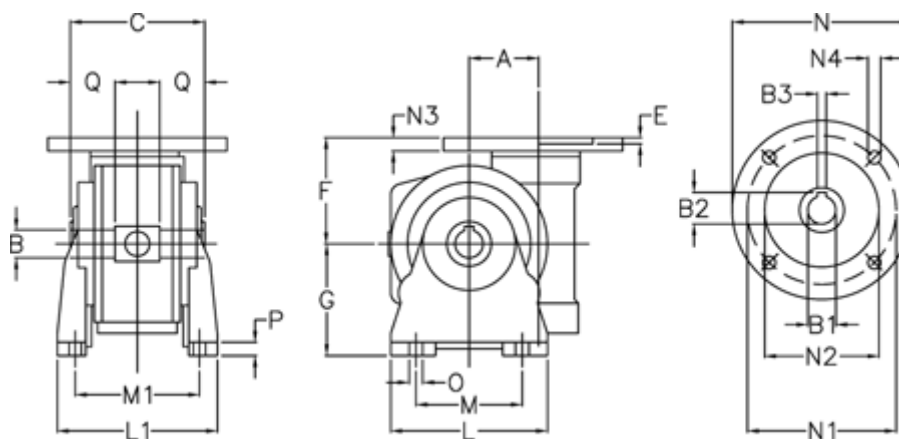

Data Sheet

Article number: 3902030015322
Description: Worm gear
VF 30-V-15-63B5

Measures

A	= 30	G	= 55	N3	= 8
B	= 14 H7	L	= 80	N4	= 9.5
B1 E7	= 11	L1	= 80	O	= 6.5
B2	= 12.8	M	= 50	P	= 8
B3 H9	= 4	M1	= 66	Q	= 20.5
C	= 55	N	= 140		
E	= 5.5	N1	= 115		
F	= 52	N2	= 95		